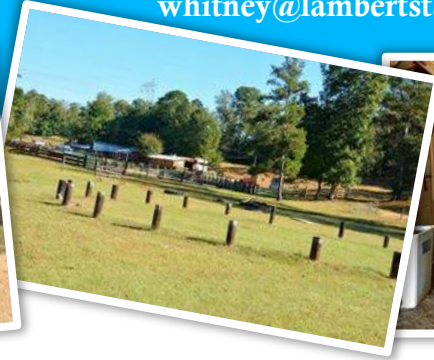

Boarding Packages

Whitney Wood: 801-995-1338
whitney@lambertstables.com

Partial Board - \$300/month

- AM/PM feedings (you provide your own feed/supplements, we do the feeding)
- 10x12 stall
- Hay out in the field during the winter
- 2 flakes of hay in stall at night
- Shavings
- Turnout
- Access to our facilities
- Access to our trails

Full-Care Board - \$450/month

- AM/PM feedings (you provide your own supplements)
- High quality Southern States Feed
- 10x12 matted stall
- Hay out in the field during the winter
- 2 flakes of hay at night
- Weekly bucket cleanings
- Daily stall cleanings-Shavings
- Turnout
- Access to our facilities and trails
- Basic and initial wound care and cleaning
- Name brand deworming
- Standing for vet/farrier appointments and provide documentation of visit
- Access to the WiFi
- Blanketing/Fly-mask
- Fly spray/control
- Free admission to our shows
- Discount admission to clinics

Two Round Pens

Enjoy the ease of use of two, large professional-sized round pens.

Lit Arena with River Sand

200 x 150 stadium lit arena with river sand. We have jumps, barrels, poles, etc. for your use.

Obstacle Course

A great way to boost your relationship with your horse! From jumps, to the rope waterfall, to the see-saw, we have everything you need to have fun, and enjoy some adventure!

Shows, Clinics & Trails!

Check out our events calendar on www.lambertstables.com